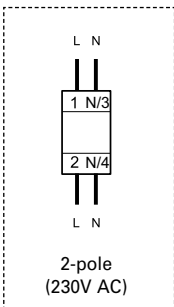

Connection diagrams

2-pole

4-pole

Dimensions (mm)

Correct connection

2-pole

30, 100, 300, 500mA types:

4-pole

30mA types:

10, 100, 300, 500mA types: