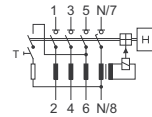

Connection diagrams

2-pole

4-pole

Dimensions (mm)

Correct connection

2-pole

30, 100, 300, 500mA types:

4-pole

30mA types:

10, 100, 300, 500mA types: