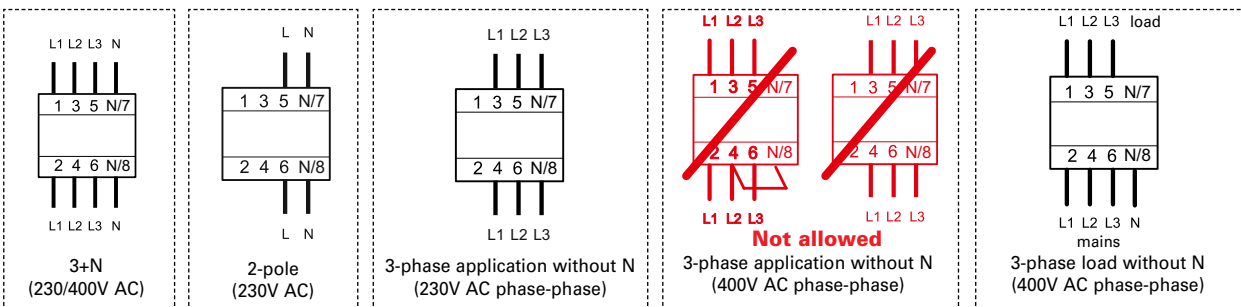

Connection diagrams

2-pole

4-pole

Dimensions (mm)

Correct connection

2-pole

30, 100, 300, 500mA types:

4-pole

30mA types:

10, 100, 300, 500mA types: