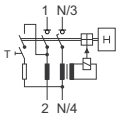

Connection diagrams

2-pole

4-pole

Dimensions (mm)

Correct connection

2-pole

30, 100, 300, 500mA types:

4-pole

30mA types:

10, 100, 300, 500mA types: