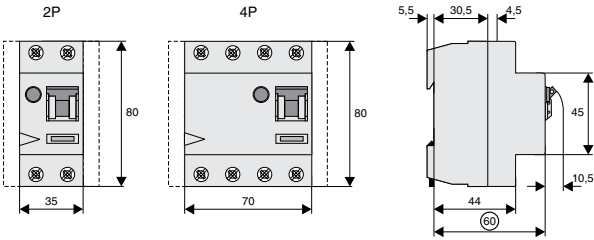

Connection diagrams

2-pole

4-pole

Dimensions (mm)

Correct connection

2-pole

30, 100, 300, 500mA types:

4-pole

30mA types:

10, 100, 300, 500mA types: